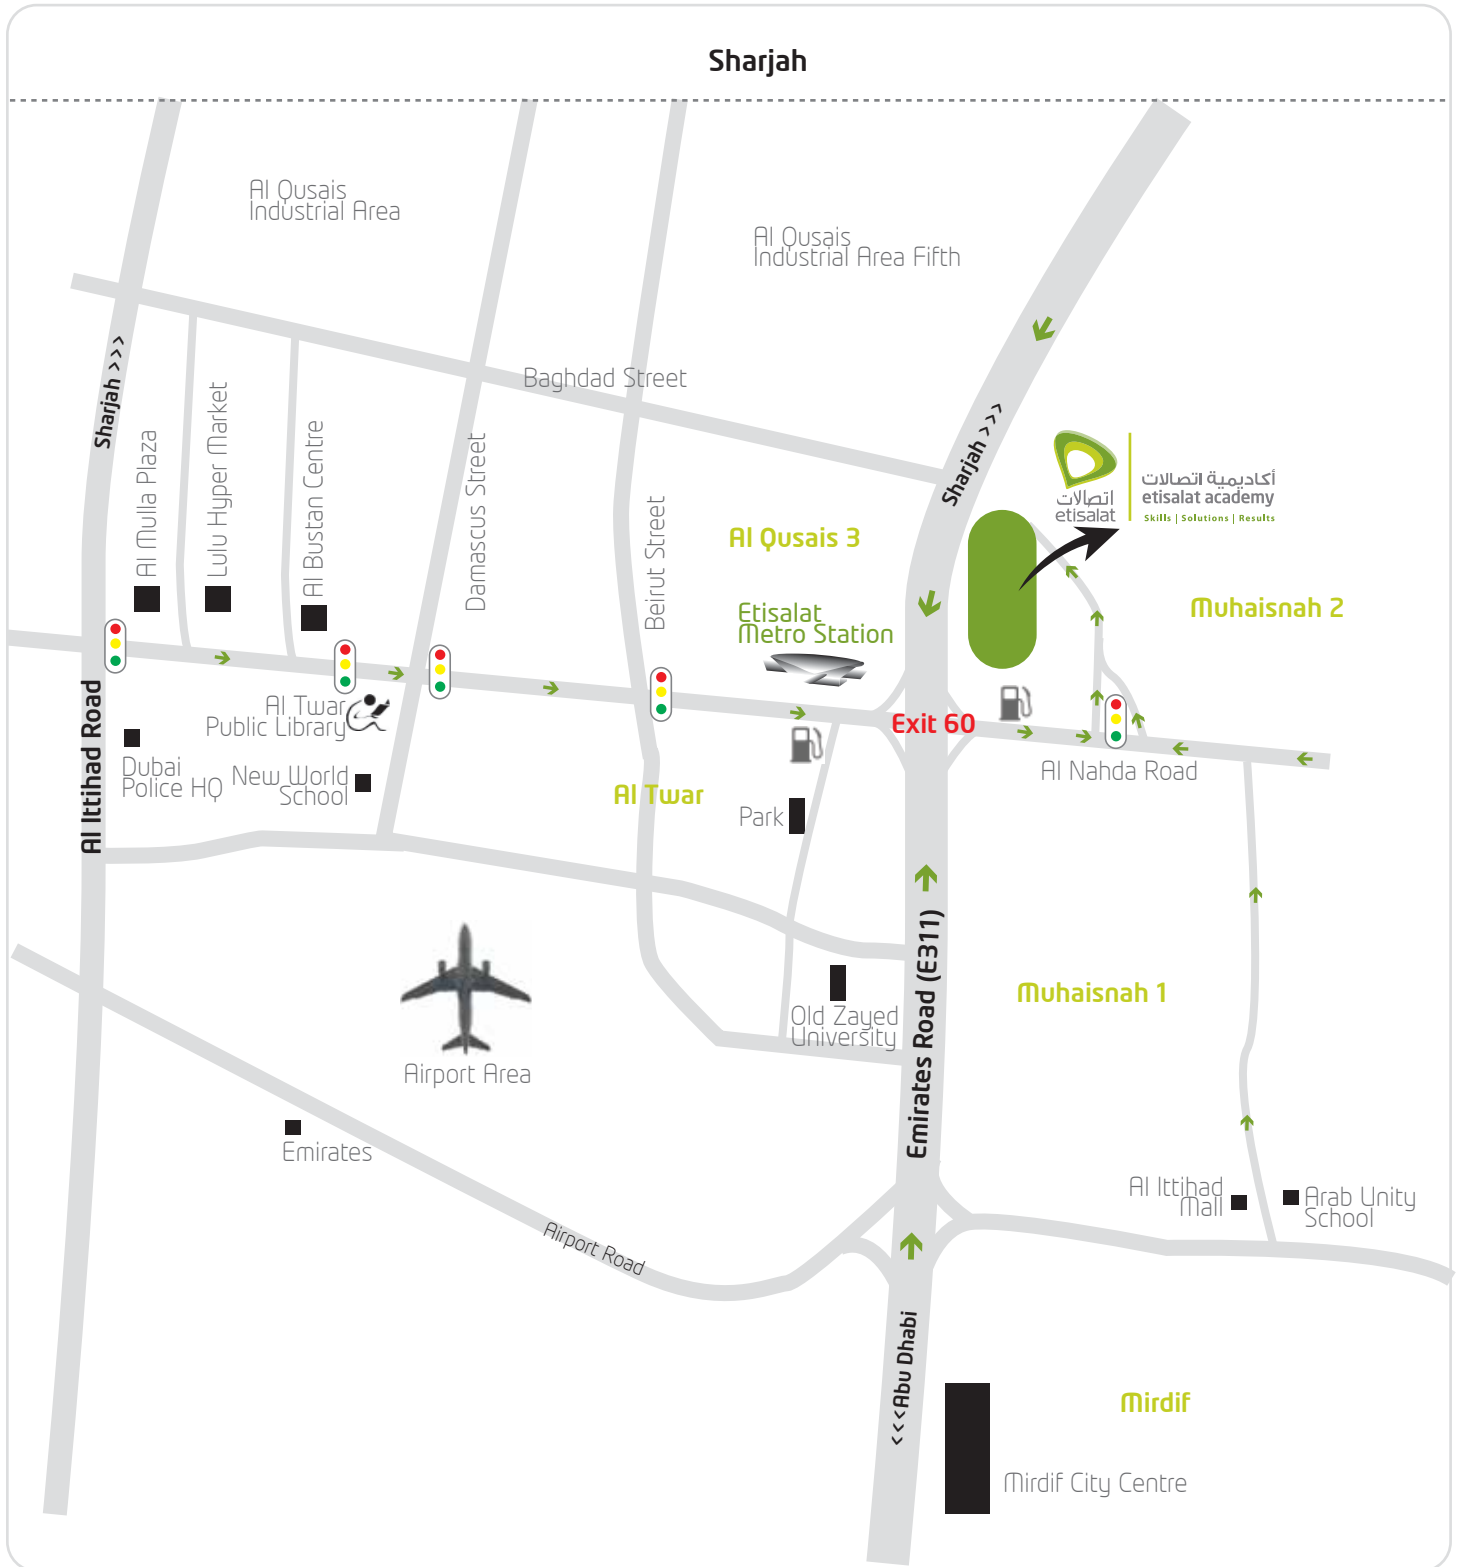

Etisalat Academy Route Map

Training & Development

Seminars & Events

Corporate Facilities

Accommodation on Campus

Sports & Leisure Club

أكاديمية اتصالات
etisalat academy
Skills | Solutions | Results

P.O. Box 99100 | Al Muhaisnah | Dubai | U.A.E.
Emirates Road (E311) | Exit 60
Phone +971 4 264 4444 | Fax +971 4 264 8888
info@etac.ae | www.etac.ae